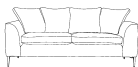

Zennor

SOFA WORKSHOP

our craft, your creation

Large sofa shown in Brae Mist with optional scatter in Echo Wedgewood.

Ask about our *Express Service*

LARGE SOFA
H 84cm x W 220cm x D 98cm

MEDIUM SOFA
H 84cm x W 190cm x D 98cm

SMALL SOFA
H 84cm x W 160cm x D 98cm

SNUGGLER
H 84cm x W 130cm x D 98cm

CHAIR
H 84cm x W 100cm x D 98cm

CORNER SOFA LHF
H 84cm x W 266cm x D 202cm

CORNER SOFA RHF
H 84cm x W 266cm x D 202cm

FOOTSTOOL
H 35cm x W 88cm x D 60cm