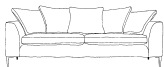

Zennor

SOFA WORKSHOP

our craft, your creation

Large sofa shown in Brae Mist with optional scatter in Echo Wedgewood.

Ask about our *Express Service*

LARGE SOFA
H 84cm x W 220cm x D 98cm

MEDIUM SOFA
H 84cm x W 190cm x D 98cm

SMALL SOFA
H 84cm x W 160cm x D 98cm

SNUGGLER
H 84cm x W 130cm x D 98cm

CHAIR
H 84cm x W 100cm x D 98cm

CORNER SOFA LHF
H 84cm x W 266cm x D 202cm

CORNER SOFA RHF
H 84cm x W 266cm x D 202cm

FOOTSTOOL
H 35cm x W 88cm x D 60cm